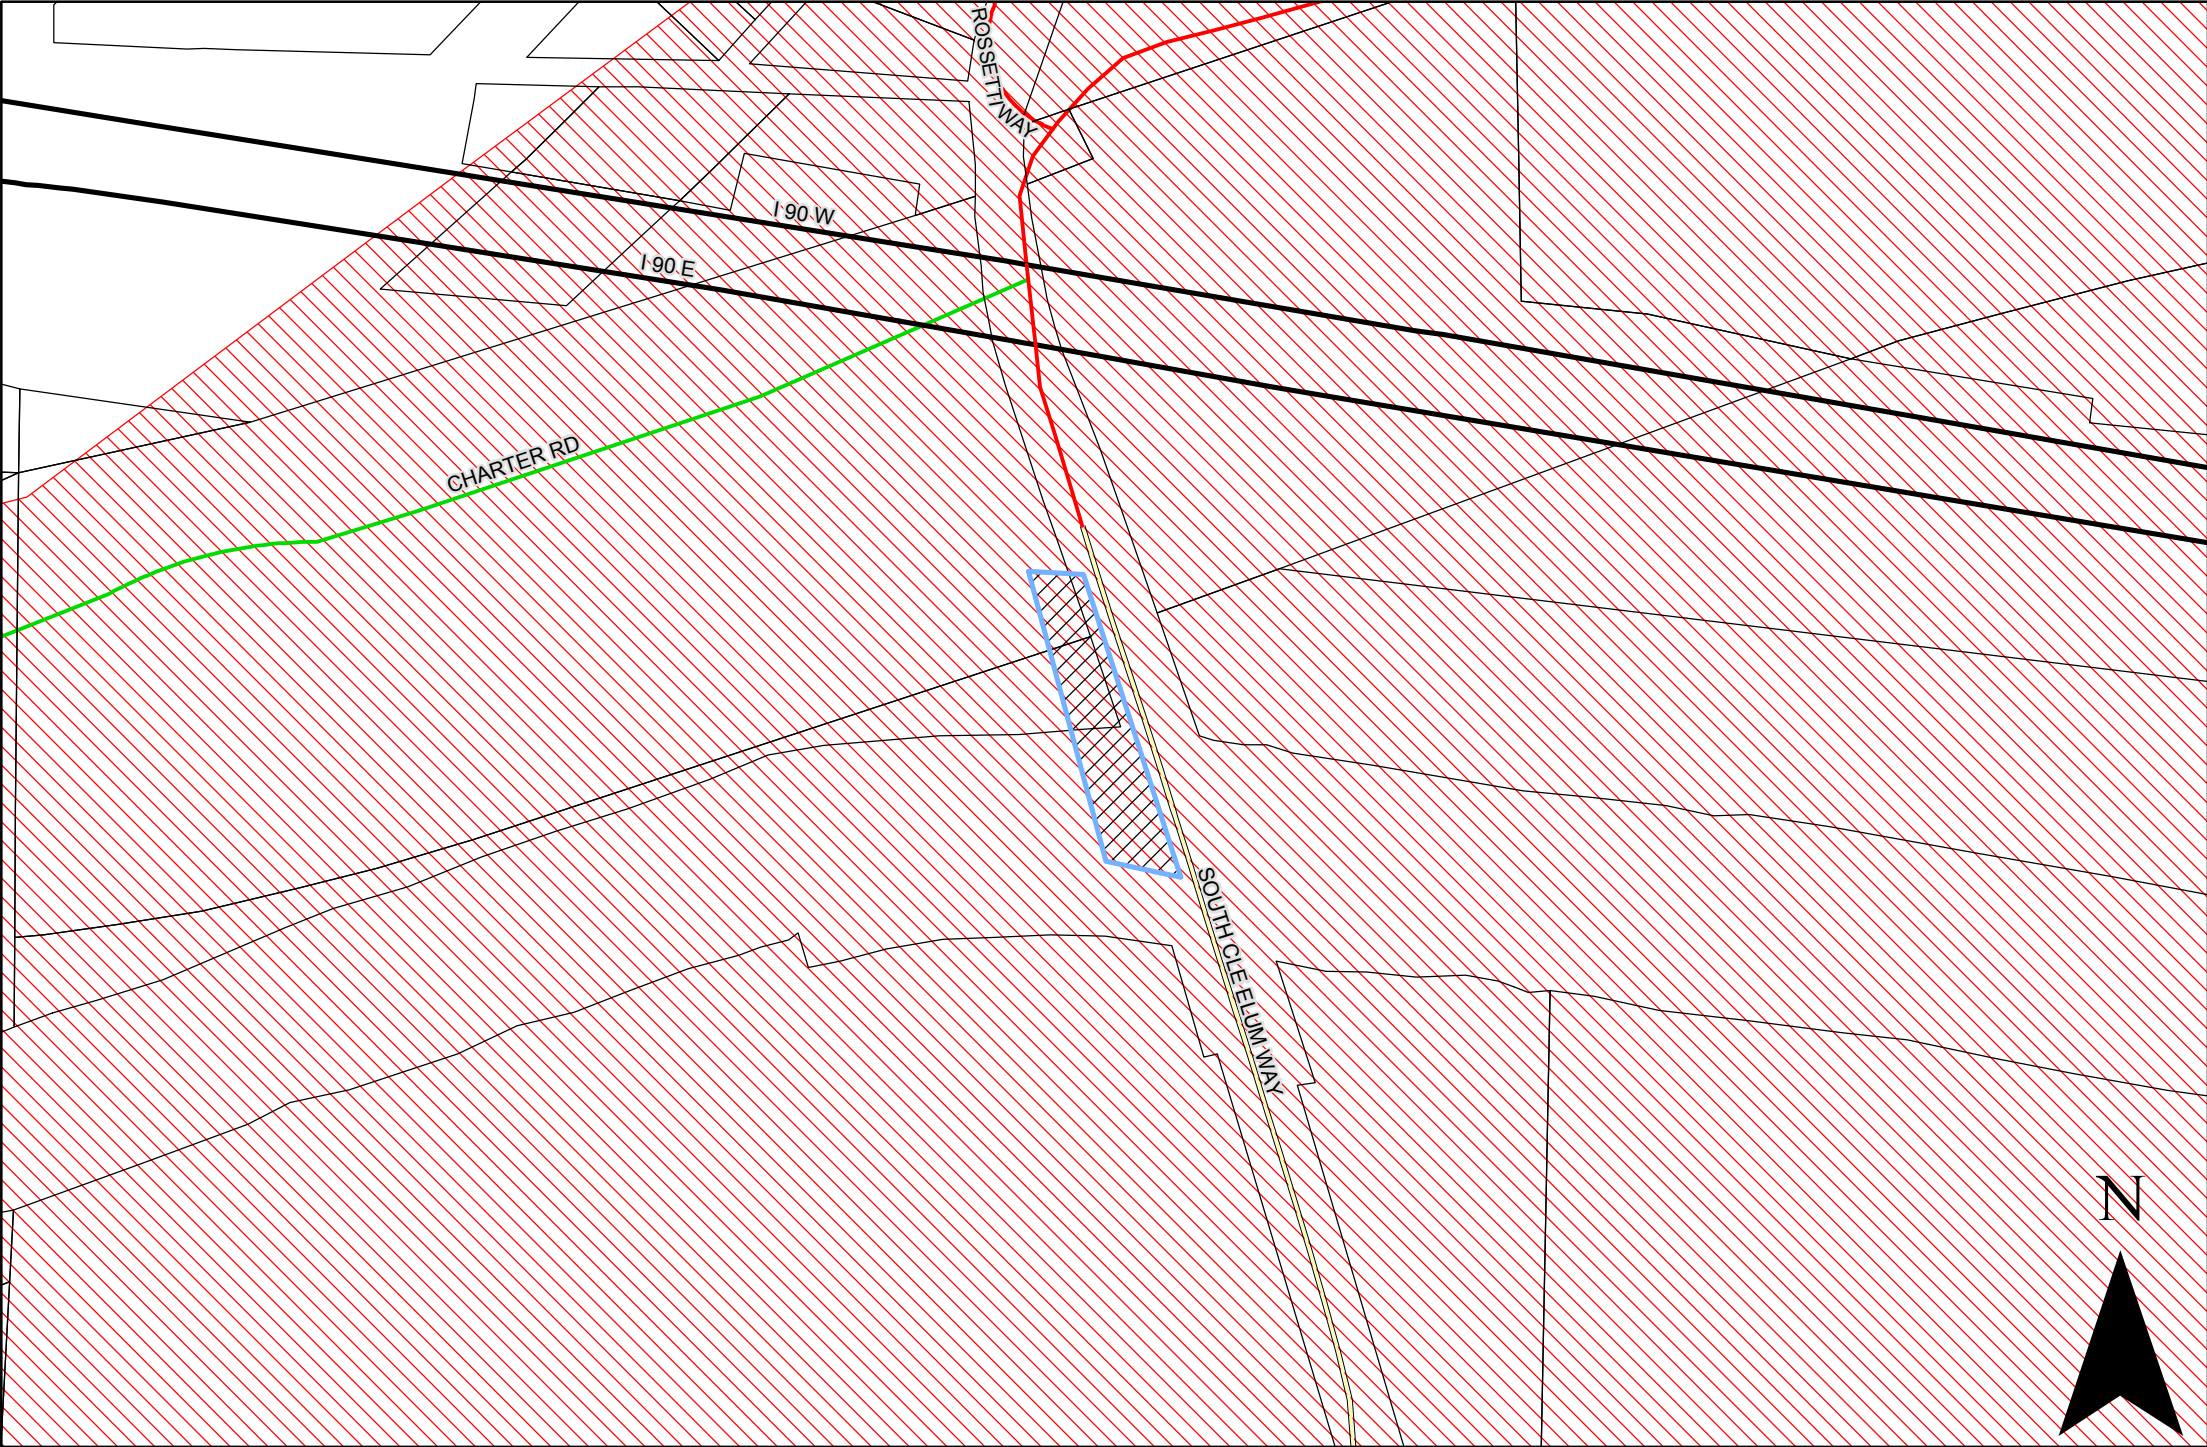

# SX-18-00023 City of Cle Elum

1:2,000

Channel Migration Zones